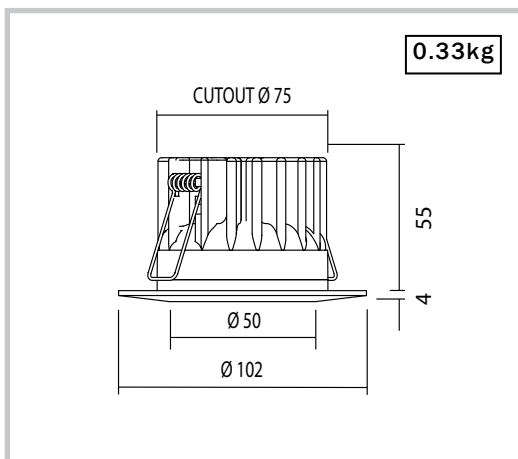

Part
L
1&2
compliant

5
year
warranty

ECA
compliant

NB: EM denotes 3 Hour Emergency Pack with BLF of 16%
NB: All figures +/- 10%.