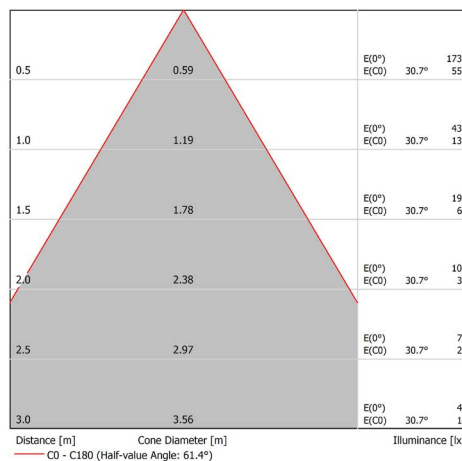

# EcoStar 600

Ultra efficient low maintenance LED downlights for halogen replacement

Diffused Optic  
Non LED  
Appearance

	Ultra Warm White <b>2700K Ra80+</b>	Warm White <b>3000K Ra80+</b>	Neutral White <b>4000K Ra80+</b>
Colour temperature/rendering	<b>2700K Ra80+</b>	<b>3000K Ra80+</b>	<b>4000K Ra80+</b>
Illuminance comparable to	<b>50W GU10/35W LV halogen</b>	<b>50W GU10/35W LV halogen</b>	<b>50W GU10/35W LV halogen</b>
Light engine power	<b>5.25W</b>	<b>5.25W</b>	<b>5.25W</b>
LED lumens (L <sub>100</sub> )	<b>591 lm</b>	<b>609 lm</b>	<b>636 lm</b>
Delivered lumens (L <sub>100</sub> )	<b>519 lm</b>	<b>535 lm</b>	<b>559 lm</b>
System power (including driver)	<b>6.6W</b>	<b>6.6W</b>	<b>6.6W</b>
Efficacy (lumens/circuit Watt)	<b>79 lm/cW</b>	<b>81 lm/cW</b>	<b>85 lm/cW</b>
Approximate lifetime (L <sub>70</sub> F <sub>10</sub> )	<b>40,000 hrs</b>	<b>40,000 hrs</b>	<b>40,000 hrs</b>
Dimming option	<b>Yes, see '-DIM' version</b>	<b>Yes, see '-DIM' version</b>	<b>Yes, see '-DIM' version</b>
Emergency option	<b>Yes</b>	<b>Yes</b>	<b>Yes</b>
Building Regulations	<b>B<sup>+</sup>, C, E, L</b>	<b>B<sup>+</sup>, C, E, L</b>	<b>B<sup>+</sup>, C, E, L</b>