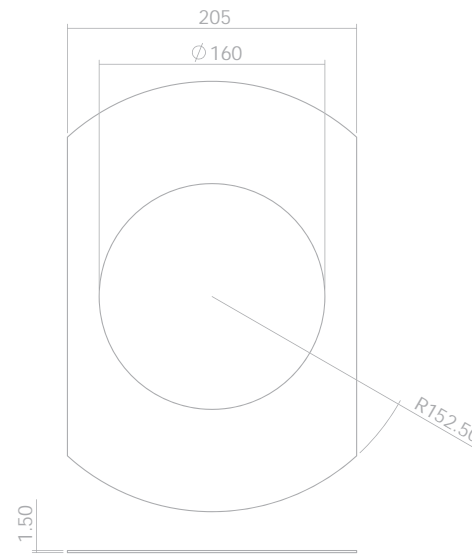

Cut-Out Adapters

Ceiling Plates for EcoStar 1600+/2300+/3100+

ECO15-23-31-HA1-MW
Hole Adapter 170mm-180mm (one part adapter)

ECO16-23-31-HA2-MW
Hole Adapter 170mm-210mm (two part adapter)

Part A

Part B

Part A

Part B

Cut-Out Adapters

EcoStar 1600+/2300+/3100+ Hole Adapter 170mm-180mm (one part adapter)

EcoStar 1500/2200 Hole Adapter 170mm-210mm (two part adapter)

White

Black

ECO16-23-31-HA1-MW

Call

ECO16-23-31-HA2-MW

Call

Cut-Out Adapters

Ceiling Plates for EcoStar 1600+/2300+/3100+

ECO16-23-31-HA3-MW
Hole Adapter 170mm-285mm (two part adapter)

Part A

Part B

Cut-Out Adapters

EcoStar 1600+/2300+/3100+ Hole Adapter 170mm-285mm (two part adapter)

White

ECO16-23-31-HA3-MW

Black

Call