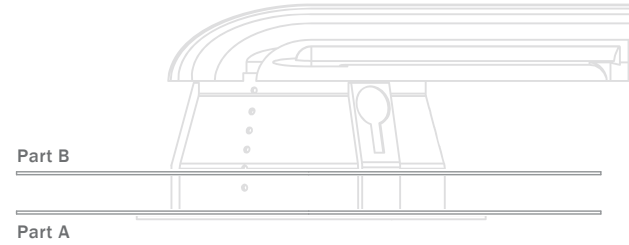

Cut-Out Adapters

Ceiling Plates for EcoStar 1600+/2300+/3100+

ECO15-23-31-HA1-MW
Hole Adapter 170mm-180mm (one part adapter)

ECO16-23-31-HA2-MW
Hole Adapter 170mm-210mm (two part adapter)

Part A

Part B

Part A

Part B

Cut-Out Adapters

EcoStar 1600+/2300+/3100+ Hole Adapter 170mm-180mm (one part adapter)

EcoStar 1500/2200 Hole Adapter 170mm-210mm (two part adapter)

White

Black

ECO16-23-31-HA1-MW

Call

ECO16-23-31-HA2-MW

Call

Cut-Out Adapters

Ceiling Plates for EcoStar 1600+/2300+/3100+

ECO16-23-31-HA3-MW
Hole Adapter 170mm-285mm (two part adapter)

Part A

Part B

Cut-Out Adapters