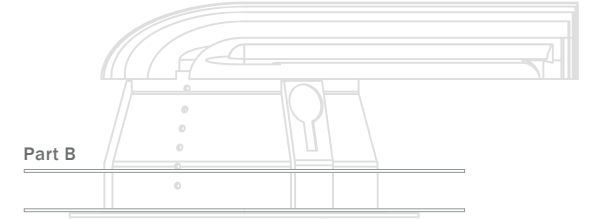

Cut-Out Adapters

Ceiling Plates for EcoStar 1600+/2300+/3100+

ECO15-23-31-HA1-MW
Hole Adapter 170mm-180mm (one part adapter)

ECO16-23-31-HA2-MW
Hole Adapter 170mm-210mm (two part adapter)

Part A

Part B

Part A

Part B

Cut-Out Adapters

EcoStar 1600+/2300+/3100+ Hole Adapter 170mm-180mm (one part adapter)

EcoStar 1500/2200 Hole Adapter 170mm-210mm (two part adapter)

White

Black

ECO16-23-31-HA1-MW

Call