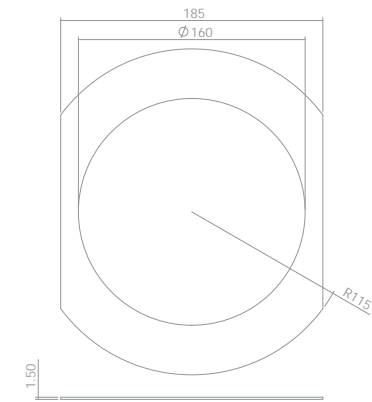

Cut-Out Adapters

Ceiling Plates for EcoStar 1600+/2300+/3100+

ECO15-23-31-HA1-MW
Hole Adapter 170mm-180mm (one part adapter)

ECO16-23-31-HA2-MW
Hole Adapter 170mm-210mm (two part adapter)

Part A

Part B

Part A

Part B

Cut-Out Adapters

EcoStar 1600+/2300+/3100+ Hole Adapter 170mm-180mm (one part adapter)

EcoStar 1500/2200 Hole Adapter 170mm-210mm (two part adapter)

White

Black

ECO16-23-31-HA1-MW

Call

ECO16-23-31-HA2-MW

Call

Cut-Out Adapters

Ceiling Plates for EcoStar 1600+/2300+/3100+

ECO16-23-31-HA3-MW
Hole Adapter 170mm-285mm (two part adapter)

Part A

Part B

Cut-Out Adapters

EcoStar 1600+/2300+/3100+ Hole Adapter 170mm-285mm (two part adapter)

White

ECO16-23-31-HA3-MW

Black

Call