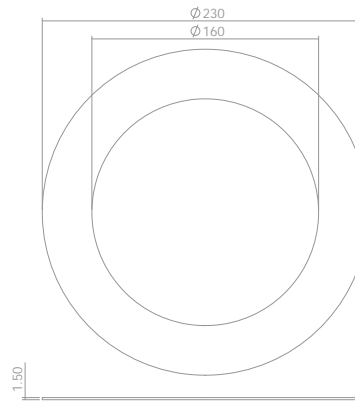

Cut-Out Adapters

Ceiling Plates for EcoStar 1600+/2300+/3100+

ECO15-23-31-HA1-MW
Hole Adapter 170mm-180mm (one part adapter)

ECO16-23-31-HA2-MW
Hole Adapter 170mm-210mm (two part adapter)

Part A

Part B

Part A

Part B

Cut-Out Adapters

EcoStar 1600+/2300+/3100+ Hole Adapter 170mm-180mm (one part adapter)

EcoStar 1500/2200 Hole Adapter 170mm-210mm (two part adapter)

White

Black

ECO16-23-31-HA1-MW

Call

EcoStar 1600+/2300+/3100+ Hole Adapter 170mm-285mm (two part adapter)

White

ECO16-23-31-HA3-MW

Black

Call