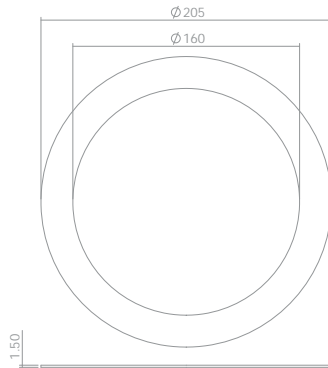

Cut-Out Adapters

Ceiling Plates for EcoStar 1600+/2300+/3100+

ECO15-23-31-HA1-MW
Hole Adapter 170mm-180mm (one part adapter)

ECO16-23-31-HA2-MW
Hole Adapter 170mm-210mm (two part adapter)

Part A

Part B

Part A

Part B

Cut-Out Adapters

EcoStar 1600+/2300+/3100+ Hole Adapter 170mm-180mm (one part adapter)

EcoStar 1500/2200 Hole Adapter 170mm-210mm (two part adapter)

White

Black

ECO16-23-31-HA1-MW

Call

EcoStar 1600+/2300+/3100+ Hole Adapter 170mm-285mm (two part adapter)

White

ECO16-23-31-HA3-MW

Black

Call