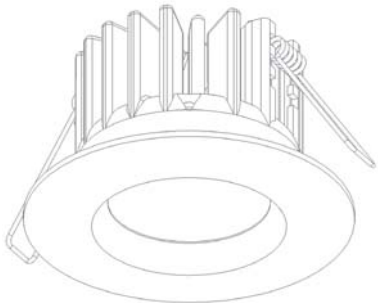

Cut-Out Adapters

Ceiling Plates for EcoStar 600+/600D+/600T+

ECO600+HA1-MW
Hole Adapter 90mm-105mm (one part adapter)

ECO600+HA2-MW
Hole Adapter 105mm-170mm (two part adapter)

Part A

Part B

Cut-Out Adapters

EcoStar 600+ Hole Adapter 90mm-105mm (one part adapter)

EcoStar 600+ Hole Adapter 105mm-170mm (two part adapter)

White

ECO600+HA1-MW

ECO600+HA2-MW

Black

Call

Call