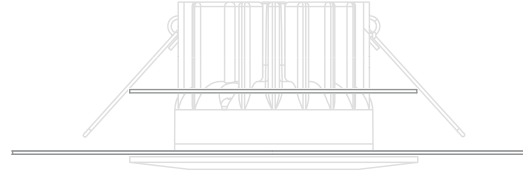

Cut-Out Adapters

Ceiling Plates for EcoStar 600+/600D+/600T+

ECO600+HA1-MW
Hole Adapter 90mm-105mm (one part adapter)

ECO600+HA2-MW
Hole Adapter 105mm-170mm (two part adapter)

Part A

Part B

Cut-Out Adapters

EcoStar 600+ Hole Adapter 90mm-105mm (one part adapter)

EcoStar 600+ Hole Adapter 105mm-170mm (two part adapter)

White

ECO600+HA1-MW

ECO600+HA2-MW

Black

Call

Call