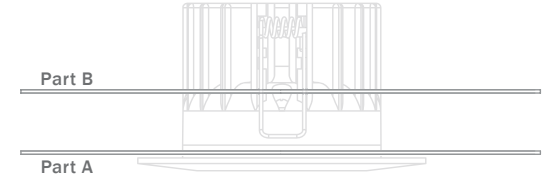

Cut-Out Adapters

Ceiling Plates for EcoStar 600+/600D+/600T+

ECO600+HA1-MW
Hole Adapter 90mm-105mm (one part adapter)

ECO600+HA2-MW
Hole Adapter 105mm-170mm (two part adapter)

Part A

Part B

Cut-Out Adapters

EcoStar 600+ Hole Adapter 90mm-105mm (one part adapter)

EcoStar 600+ Hole Adapter 105mm-170mm (two part adapter)

White

ECO600+HA1-MW

ECO600+HA2-MW

Black

Call

Call