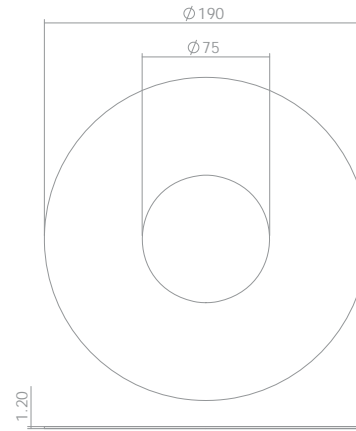

Cut-Out Adapters

Ceiling Plates for EcoStar 600+/600D+/600T+

ECO600+HA1-MW
Hole Adapter 90mm-105mm (one part adapter)

ECO600+HA2-MW
Hole Adapter 105mm-170mm (two part adapter)

Part A

Part B

Cut-Out Adapters

EcoStar 600+ Hole Adapter 90mm-105mm (one part adapter)

EcoStar 600+ Hole Adapter 105mm-170mm (two part adapter)

White

ECO600+HA1-MW

ECO600+HA2-MW

Black

Call

Call