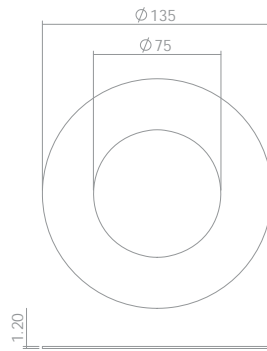

Cut-Out Adapters

Ceiling Plates for EcoStar 600+/600D+/600T+

ECO600+HA1-MW
Hole Adapter 90mm-105mm (one part adapter)

ECO600+HA2-MW
Hole Adapter 105mm-170mm (two part adapter)

Part A

Part B

Cut-Out Adapters

EcoStar 600+ Hole Adapter 90mm-105mm (one part adapter)

EcoStar 600+ Hole Adapter 105mm-170mm (two part adapter)

White

ECO600+HA1-MW

ECO600+HA2-MW

Black

Call

Call