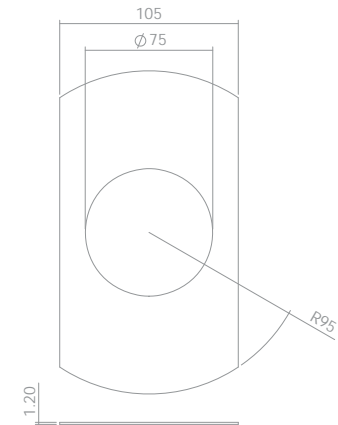

Cut-Out Adapters

Ceiling Plates for EcoStar 600+/600D+/600T+

ECO600+HA1-MW
Hole Adapter 90mm-105mm (one part adapter)

ECO600+HA2-MW
Hole Adapter 105mm-170mm (two part adapter)

Part A

Part B

Cut-Out Adapters

EcoStar 600+ Hole Adapter 90mm-105mm (one part adapter)

EcoStar 600+ Hole Adapter 105mm-170mm (two part adapter)

White

ECO600+HA1-MW

ECO600+HA2-MW

Black

Call

Call