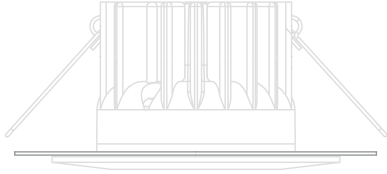

Cut-Out Adapters

Ceiling Plates for EcoStar 600+/600D+/600T+

ECO600+HA1-MW
Hole Adapter 90mm-105mm (one part adapter)

ECO600+HA2-MW
Hole Adapter 105mm-170mm (two part adapter)

Part A

Part B

Cut-Out Adapters

EcoStar 600+ Hole Adapter 90mm-105mm (one part adapter)

EcoStar 600+ Hole Adapter 105mm-170mm (two part adapter)

White

ECO600+HA1-MW

ECO600+HA2-MW

Black

Call

Call