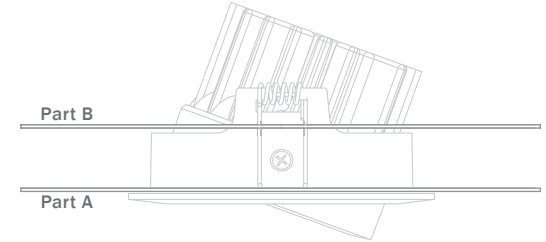

Cut-Out Adapters

Ceiling Plates for EcoStar 600A+

ECO600A+HA3-MW
Hole Adapter 90mm-105mm (one part adapter)

ECO600A+HA4-MW
Hole Adapter 105mm-170mm (two part adapter)

Cut-Out Adapters

EcoStar 600A+ Hole Adapter 90mm-105mm (one part adapter)

EcoStar 600A+ Hole Adapter 105mm-170mm (two part adapter)

White

ECO600A+HA3-MW

ECO600A+HA4-MW

Black

Call

Call