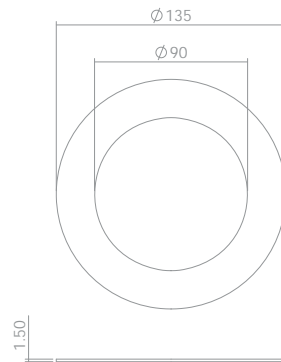

Cut-Out Adapters

Ceiling Plates for EcoStar 600A+

ECO600A+HA3-MW
Hole Adapter 90mm-105mm (one part adapter)

ECO600A+HA4-MW
Hole Adapter 105mm-170mm (two part adapter)

Cut-Out Adapters

EcoStar 600A+ Hole Adapter 90mm-105mm (one part adapter)

EcoStar 600A+ Hole Adapter 105mm-170mm (two part adapter)

White

ECO600A+HA3-MW

ECO600A+HA4-MW

Black

Call

Call