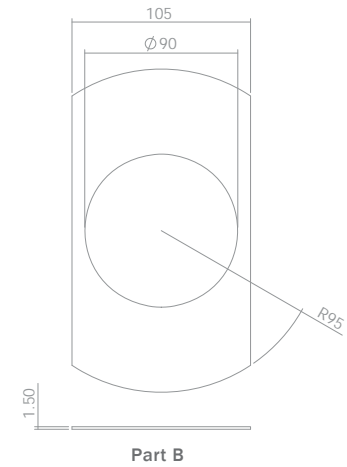

Cut-Out Adapters

Ceiling Plates for EcoStar 600A+

ECO600A+HA3-MW
Hole Adapter 90mm-105mm (one part adapter)

ECO600A+HA4-MW
Hole Adapter 105mm-170mm (two part adapter)

Cut-Out Adapters

EcoStar 600A+ Hole Adapter 90mm-105mm (one part adapter)

EcoStar 600A+ Hole Adapter 105mm-170mm (two part adapter)

White

ECO600A+HA3-MW

ECO600A+HA4-MW

Black

Call

Call