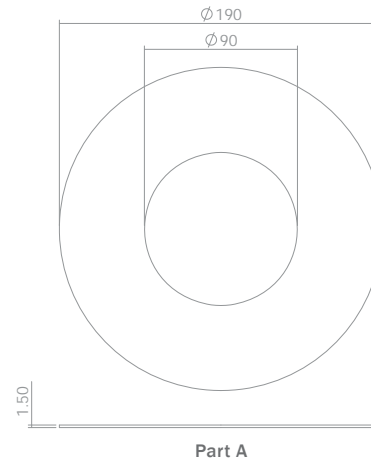

Cut-Out Adapters

Ceiling Plates for EcoStar 600A+

ECO600A+HA3-MW
Hole Adapter 90mm-105mm (one part adapter)

ECO600A+HA4-MW
Hole Adapter 105mm-170mm (two part adapter)

Cut-Out Adapters

EcoStar 600A+ Hole Adapter 90mm-105mm (one part adapter)

EcoStar 600A+ Hole Adapter 105mm-170mm (two part adapter)

White

ECO600A+HA3-MW

ECO600A+HA4-MW

Black

Call

Call