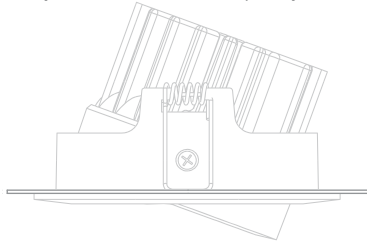

Cut-Out Adapters

Ceiling Plates for EcoStar 600A+

ECO600A+HA3-MW
Hole Adapter 90mm-105mm (one part adapter)

ECO600A+HA4-MW
Hole Adapter 105mm-170mm (two part adapter)

Cut-Out Adapters

EcoStar 600A+ Hole Adapter 90mm-105mm (one part adapter)

EcoStar 600A+ Hole Adapter 105mm-170mm (two part adapter)

White

ECO600A+HA3-MW

ECO600A+HA4-MW

Black

Call

Call