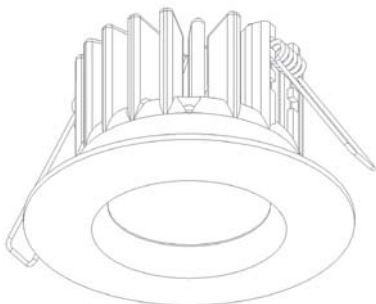

Cut-Out Adapters

Ceiling Plates for EcoStar 900+/900D+/900T+

ECO900+HA1-MW
Hole Adapter 90mm-105mm (one part adapter)

ECO900+HA2-MW
Hole Adapter 105mm-170mm (two part adapter)

Part A

Part B

Cut-Out Adapters

EcoStar 900+ Hole Adapter 90mm-105mm (one part adapter)

EcoStar 900+ Hole Adapter 105mm-170mm (two part adapter)

White

ECO900+HA1-MW

ECO900+HA2-MW

Black

Call

Call