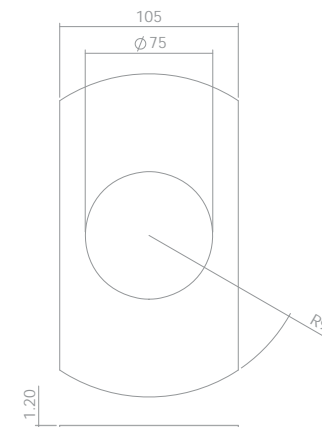

Cut-Out Adapters

Ceiling Plates for EcoStar 900+/900D+/900T+

ECO900+HA1-MW
Hole Adapter 90mm-105mm (one part adapter)

ECO900+HA2-MW
Hole Adapter 105mm-170mm (two part adapter)

Part A

Part B

Cut-Out Adapters

EcoStar 900+ Hole Adapter 90mm-105mm (one part adapter)

EcoStar 900+ Hole Adapter 105mm-170mm (two part adapter)

White

ECO900+HA1-MW

ECO900+HA2-MW

Black

Call

Call