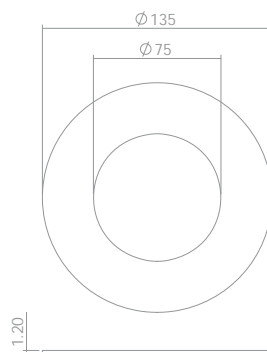

Cut-Out Adapters

Ceiling Plates for EcoStar 900+/900D+/900T+

ECO900+HA1-MW
Hole Adapter 90mm-105mm (one part adapter)

ECO900+HA2-MW
Hole Adapter 105mm-170mm (two part adapter)

Part A

Part B

Cut-Out Adapters

EcoStar 900+ Hole Adapter 90mm-105mm (one part adapter)

EcoStar 900+ Hole Adapter 105mm-170mm (two part adapter)

White

ECO900+HA1-MW

ECO900+HA2-MW

Black

Call

Call