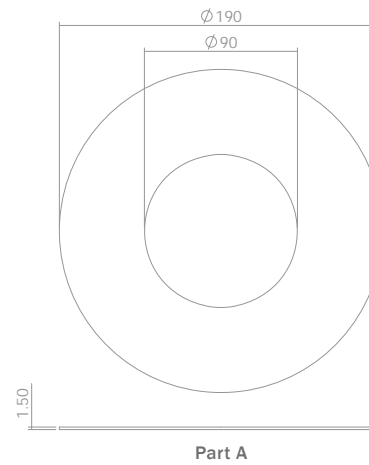

Cut-Out Adapters

Ceiling Plates for EcoStar 900A+

ECO900A+HA3-MW
Hole Adapter 90mm-105mm (one part adapter)

ECO900A+HA4-MW
Hole Adapter 105mm-170mm (two part adapter)

Cut-Out Adapters

EcoStar 900A+ Hole Adapter 90mm-105mm (one part adapter)

EcoStar 900A+ Hole Adapter 105mm-170mm (two part adapter)

White

ECO900A+HA3-MW

ECO900A+HA4-MW

Black

Call

Call