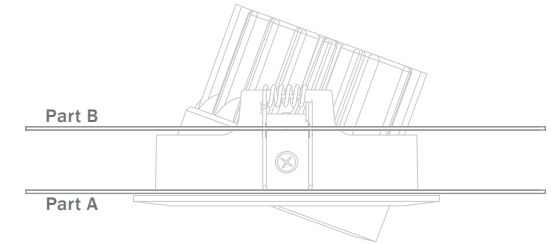

Cut-Out Adapters

Ceiling Plates for EcoStar 900A+

ECO900A+HA3-MW
Hole Adapter 90mm-105mm (one part adapter)

ECO900A+HA4-MW
Hole Adapter 105mm-170mm (two part adapter)

Cut-Out Adapters

EcoStar 900A+ Hole Adapter 90mm-105mm (one part adapter)

EcoStar 900A+ Hole Adapter 105mm-170mm (two part adapter)

White

ECO900A+HA3-MW

ECO900A+HA4-MW

Black

Call

Call