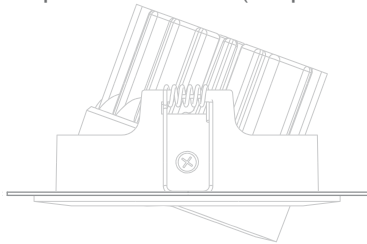

Cut-Out Adapters

Ceiling Plates for EcoStar 900A+

ECO900A+HA3-MW
Hole Adapter 90mm-105mm (one part adapter)

ECO900A+HA4-MW
Hole Adapter 105mm-170mm (two part adapter)

Cut-Out Adapters

EcoStar 900A+ Hole Adapter 90mm-105mm (one part adapter)

EcoStar 900A+ Hole Adapter 105mm-170mm (two part adapter)

White

ECO900A+HA3-MW

ECO900A+HA4-MW

Black

Call

Call