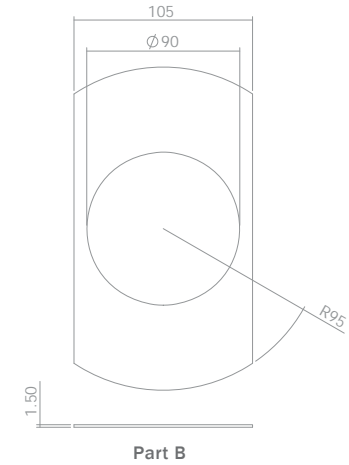

Cut-Out Adapters

Ceiling Plates for EcoStar 900A+

ECO900A+HA3-MW
Hole Adapter 90mm-105mm (one part adapter)

ECO900A+HA4-MW
Hole Adapter 105mm-170mm (two part adapter)

Cut-Out Adapters

EcoStar 900A+ Hole Adapter 90mm-105mm (one part adapter)

EcoStar 900A+ Hole Adapter 105mm-170mm (two part adapter)

White

ECO900A+HA3-MW

ECO900A+HA4-MW

Black

Call

Call