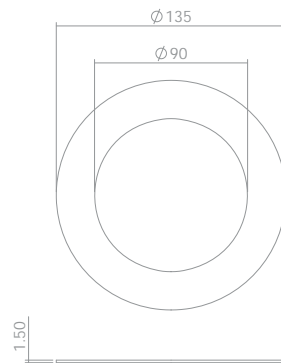

Cut-Out Adapters

Ceiling Plates for EcoStar 900A+

ECO900A+HA3-MW
Hole Adapter 90mm-105mm (one part adapter)

ECO900A+HA4-MW
Hole Adapter 105mm-170mm (two part adapter)

Cut-Out Adapters

EcoStar 900A+ Hole Adapter 90mm-105mm (one part adapter)

EcoStar 900A+ Hole Adapter 105mm-170mm (two part adapter)

White

ECO900A+HA3-MW

ECO900A+HA4-MW

Black

Call

Call