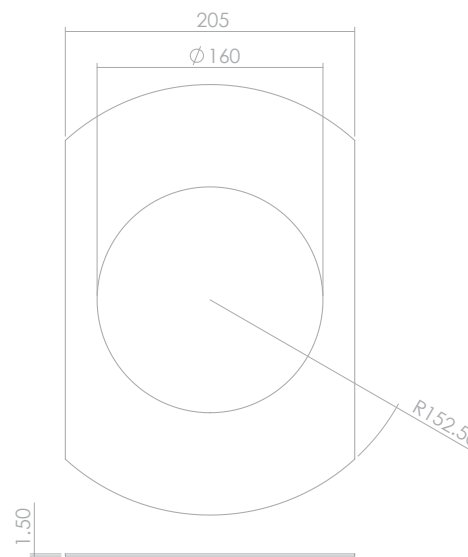

Cut-Out Adapters

Ceiling Plates for EcoStar 1500/2200

ECO15-22-HA1-MW
Hole Adapter 170mm-180mm (one part adapter)

ECO15-22-HA2-MW
Hole Adapter 170mm-210mm (two part adapter)

Part A

Part B

Part A

Part B

Cut-Out Adapters

EcoStar 1500/2200 Hole Adapter 170mm-180mm (one part adapter)

EcoStar 1500/2200 Hole Adapter 170mm-210mm (two part adapter)

White

ECO15-22-HA1-MW

ECO15-22-HA2-MW

Black

Call

Call

Cut-Out Adapters

Ceiling Plates for EcoStar 1500/2200

ECO15-22-HA3-MW
Hole Adapter 170mm-285mm (two part adapter)

Part A

Part B

Cut-Out Adapters

EcoStar 1500/2200 Hole Adapter 170mm-285mm (two part adapter)