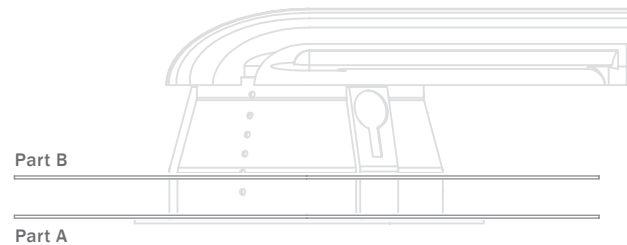

Cut-Out Adapters

Ceiling Plates for EcoStar 1500/2200

ECO15-22-HA1-MW
Hole Adapter 170mm-180mm (one part adapter)

ECO15-22-HA2-MW
Hole Adapter 170mm-210mm (two part adapter)

Part A

Part B

Part A

Part B

Cut-Out Adapters

EcoStar 1500/2200 Hole Adapter 170mm-180mm (one part adapter)

EcoStar 1500/2200 Hole Adapter 170mm-210mm (two part adapter)

White

ECO15-22-HA1-MW

ECO15-22-HA2-MW

Black

Call

Call

Cut-Out Adapters

Ceiling Plates for EcoStar 1500/2200

ECO15-22-HA3-MW
Hole Adapter 170mm-285mm (two part adapter)

Part A

Part B

Cut-Out Adapters

EcoStar 1500/2200 Hole Adapter 170mm-285mm (two part adapter)