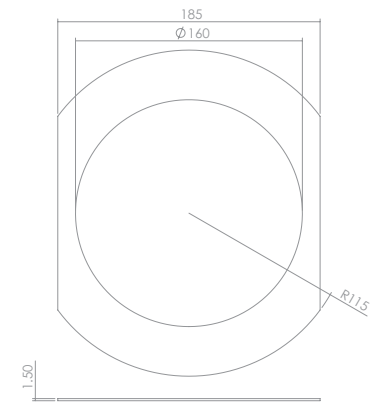

Cut-Out Adapters

Ceiling Plates for EcoStar 1500/2200

ECO15-22-HA1-MW
Hole Adapter 170mm-180mm (one part adapter)

ECO15-22-HA2-MW
Hole Adapter 170mm-210mm (two part adapter)

Part A

Part B

Part A

Part B

Cut-Out Adapters

EcoStar 1500/2200 Hole Adapter 170mm-180mm (one part adapter)

EcoStar 1500/2200 Hole Adapter 170mm-210mm (two part adapter)

White

ECO15-22-HA1-MW

ECO15-22-HA2-MW

Black

Call

Call

Cut-Out Adapters

Ceiling Plates for EcoStar 1500/2200

ECO15-22-HA3-MW
Hole Adapter 170mm-285mm (two part adapter)

Part A

Part B

Cut-Out Adapters

EcoStar 1500/2200 Hole Adapter 170mm-285mm (two part adapter)