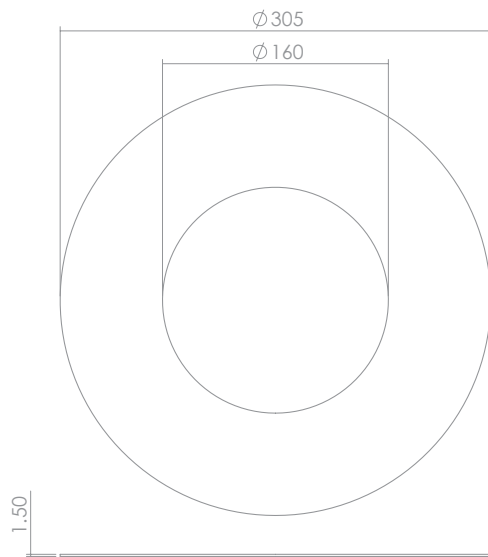

Cut-Out Adapters

Ceiling Plates for EcoStar 1500/2200

ECO15-22-HA1-MW
Hole Adapter 170mm-180mm (one part adapter)

ECO15-22-HA2-MW
Hole Adapter 170mm-210mm (two part adapter)

Part A

Part B

Part A

Part B

Cut-Out Adapters

EcoStar 1500/2200 Hole Adapter 170mm-180mm (one part adapter)

EcoStar 1500/2200 Hole Adapter 170mm-210mm (two part adapter)

White

ECO15-22-HA1-MW

ECO15-22-HA2-MW

Black

Call

Call

Cut-Out Adapters

Ceiling Plates for EcoStar 1500/2200

ECO15-22-HA3-MW
Hole Adapter 170mm-285mm (two part adapter)

Part A

Part B

Cut-Out Adapters

EcoStar 1500/2200 Hole Adapter 170mm-285mm (two part adapter)