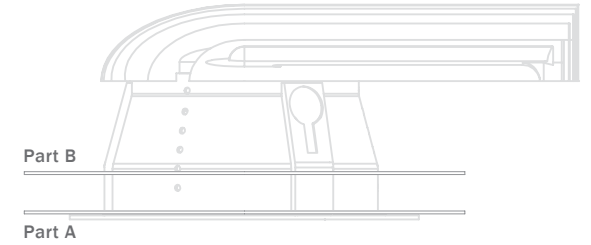

Cut-Out Adapters

Ceiling Plates for EcoStar 1500/2200

ECO15-22-HA1-MW
Hole Adapter 170mm-180mm (one part adapter)

ECO15-22-HA2-MW
Hole Adapter 170mm-210mm (two part adapter)

Part A

Part B

Part A

Part B

Cut-Out Adapters

EcoStar 1500/2200 Hole Adapter 170mm-180mm (one part adapter)

EcoStar 1500/2200 Hole Adapter 170mm-210mm (two part adapter)

White

ECO15-22-HA1-MW

ECO15-22-HA2-MW

Black

Call

Call

Cut-Out Adapters

Ceiling Plates for EcoStar 1500/2200

ECO15-22-HA3-MW
Hole Adapter 170mm-285mm (two part adapter)

Part A

Part B

Cut-Out Adapters

EcoStar 1500/2200 Hole Adapter 170mm-285mm (two part adapter)