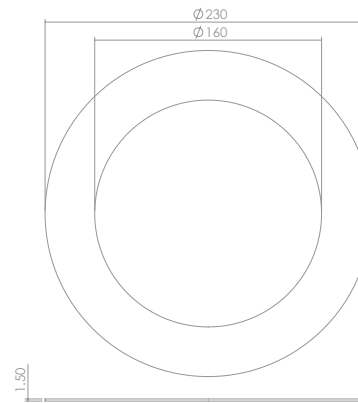

Cut-Out Adapters

Ceiling Plates for EcoStar 1500/2200

ECO15-22-HA1-MW
Hole Adapter 170mm-180mm (one part adapter)

ECO15-22-HA2-MW
Hole Adapter 170mm-210mm (two part adapter)

Part A

Part B

Part A

Part B

Cut-Out Adapters

EcoStar 1500/2200 Hole Adapter 170mm-180mm (one part adapter)

EcoStar 1500/2200 Hole Adapter 170mm-210mm (two part adapter)

White

ECO15-22-HA1-MW

ECO15-22-HA2-MW

Black

Call

Call

Cut-Out Adapters

Ceiling Plates for EcoStar 1500/2200

ECO15-22-HA3-MW
Hole Adapter 170mm-285mm (two part adapter)

Part A

Part B

Cut-Out Adapters

EcoStar 1500/2200 Hole Adapter 170mm-285mm (two part adapter)