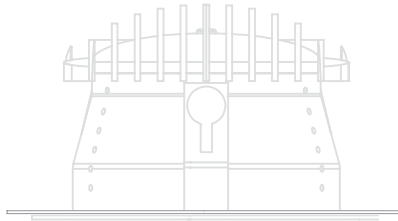

Cut-Out Adapters

Ceiling Plates for EcoStar 1500/2200

ECO15-22-HA1-MW
Hole Adapter 170mm-180mm (one part adapter)

ECO15-22-HA2-MW
Hole Adapter 170mm-210mm (two part adapter)

Part A

Part B

Part A

Part B

Cut-Out Adapters

EcoStar 1500/2200 Hole Adapter 170mm-180mm (one part adapter)

EcoStar 1500/2200 Hole Adapter 170mm-210mm (two part adapter)

White

ECO15-22-HA1-MW

ECO15-22-HA2-MW

Black

Call