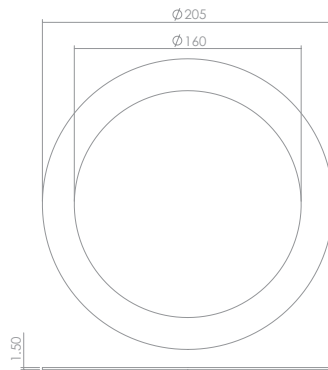

Cut-Out Adapters

Ceiling Plates for EcoStar 1500/2200

ECO15-22-HA1-MW
Hole Adapter 170mm-180mm (one part adapter)

ECO15-22-HA2-MW
Hole Adapter 170mm-210mm (two part adapter)

Part A

Part B

Part A

Part B

Cut-Out Adapters

EcoStar 1500/2200 Hole Adapter 170mm-180mm (one part adapter)

EcoStar 1500/2200 Hole Adapter 170mm-210mm (two part adapter)

White

ECO15-22-HA1-MW

ECO15-22-HA2-MW

Black

Call