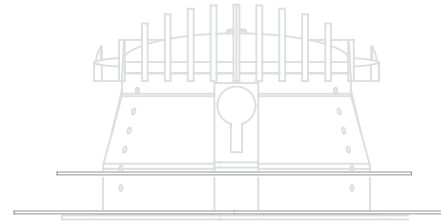

Cut-Out Adapters

Ceiling Plates for EcoStar 1500/2200

ECO15-22-HA1-MW
Hole Adapter 170mm-180mm (one part adapter)

ECO15-22-HA2-MW
Hole Adapter 170mm-210mm (two part adapter)

Part A

Part B

Part A

Part B

Cut-Out Adapters

EcoStar 1500/2200 Hole Adapter 170mm-180mm (one part adapter)

EcoStar 1500/2200 Hole Adapter 170mm-210mm (two part adapter)

White

ECO15-22-HA1-MW

ECO15-22-HA2-MW

Black

Call