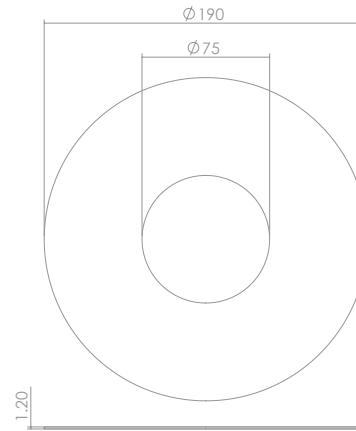

# Cut-Out Adapters

Ceiling Plates for EcoStar 600

**ECO600-HA1-MW**  
Hole Adapter 90mm-105mm (one part adapter)

**ECO600-HA2-MW**  
Hole Adapter 105mm-170mm (two part adapter)

Part A

Part B

**Cut-Out Adapters**

EcoStar 600 Hole Adapter 90mm-105mm (one part adapter)

EcoStar 600 Hole Adapter 105mm-170mm (two part adapter)

**White**

ECO600-HA1-MW

ECO600-HA2-MW

**Black**

Call

Call