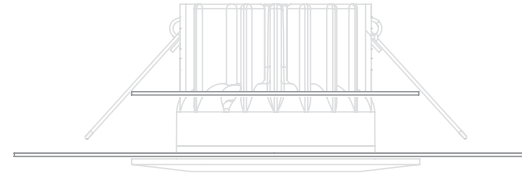

# Cut-Out Adapters

Ceiling Plates for EcoStar 600

**ECO600-HA1-MW**  
Hole Adapter 90mm-105mm (one part adapter)

**ECO600-HA2-MW**  
Hole Adapter 105mm-170mm (two part adapter)

Part A

Part B

**Cut-Out Adapters**

EcoStar 600 Hole Adapter 90mm-105mm (one part adapter)

EcoStar 600 Hole Adapter 105mm-170mm (two part adapter)

**White**

ECO600-HA1-MW

ECO600-HA2-MW

**Black**

Call

Call