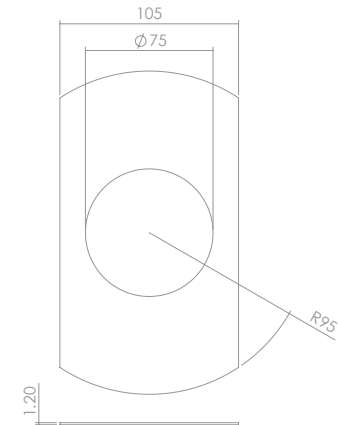

# Cut-Out Adapters

Ceiling Plates for EcoStar 600

**ECO600-HA1-MW**  
Hole Adapter 90mm-105mm (one part adapter)

**ECO600-HA2-MW**  
Hole Adapter 105mm-170mm (two part adapter)

Part A

Part B

**Cut-Out Adapters**

EcoStar 600 Hole Adapter 90mm-105mm (one part adapter)

EcoStar 600 Hole Adapter 105mm-170mm (two part adapter)

**White**

ECO600-HA1-MW

ECO600-HA2-MW

**Black**

Call

Call