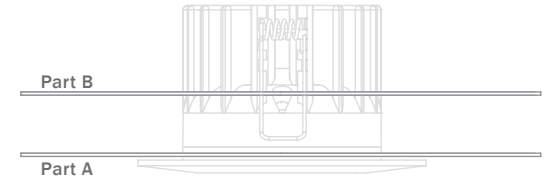

# Cut-Out Adapters

Ceiling Plates for EcoStar 600

**ECO600-HA1-MW**  
Hole Adapter 90mm-105mm (one part adapter)

**ECO600-HA2-MW**  
Hole Adapter 105mm-170mm (two part adapter)

Part A

Part B

**Cut-Out Adapters**

EcoStar 600 Hole Adapter 90mm-105mm (one part adapter)

EcoStar 600 Hole Adapter 105mm-170mm (two part adapter)

**White**

ECO600-HA1-MW

ECO600-HA2-MW

**Black**

Call

Call