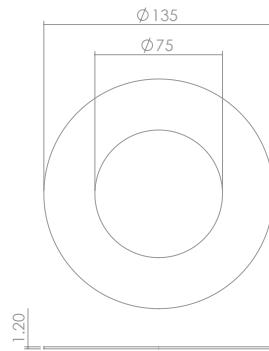

# Cut-Out Adapters

Ceiling Plates for EcoStar 600

**ECO600-HA1-MW**  
Hole Adapter 90mm-105mm (one part adapter)

**ECO600-HA2-MW**  
Hole Adapter 105mm-170mm (two part adapter)

Part A

Part B

**Cut-Out Adapters**

EcoStar 600 Hole Adapter 90mm-105mm (one part adapter)

EcoStar 600 Hole Adapter 105mm-170mm (two part adapter)

**White**

ECO600-HA1-MW

ECO600-HA2-MW

**Black**

Call

Call