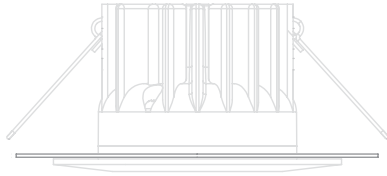

# Cut-Out Adapters

Ceiling Plates for EcoStar 600

**ECO600-HA1-MW**  
Hole Adapter 90mm-105mm (one part adapter)

**ECO600-HA2-MW**  
Hole Adapter 105mm-170mm (two part adapter)

Part A

Part B

**Cut-Out Adapters**

EcoStar 600 Hole Adapter 90mm-105mm (one part adapter)

EcoStar 600 Hole Adapter 105mm-170mm (two part adapter)

**White**

ECO600-HA1-MW

ECO600-HA2-MW

**Black**

Call

Call