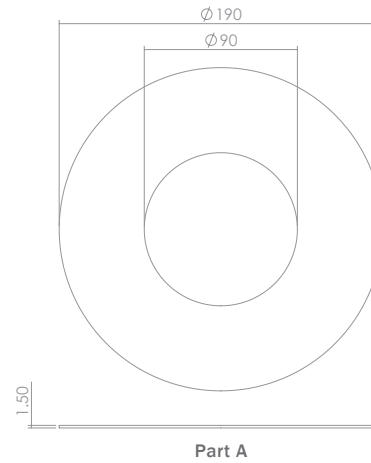

Cut-Out Adapters

Ceiling Plates for EcoStar 600A

ECO600A-HA3-MW
Hole Adapter 90mm-105mm (one part adapter)

ECO600A-HA4-MW
Hole Adapter 105mm-170mm (two part adapter)

Cut-Out Adapters

EcoStar 600A Hole Adapter 90mm-105mm (one part adapter)

EcoStar 600A Hole Adapter 105mm-170mm (two part adapter)

White

ECO600A-HA3-MW

ECO600A-HA4-MW

Black

Call

Call