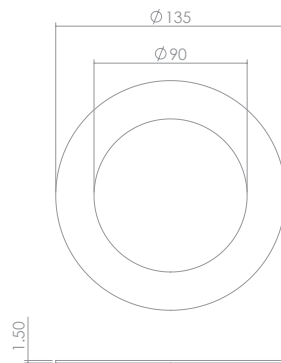

Cut-Out Adapters

Ceiling Plates for EcoStar 600A

ECO600A-HA3-MW
Hole Adapter 90mm-105mm (one part adapter)

ECO600A-HA4-MW
Hole Adapter 105mm-170mm (two part adapter)

Cut-Out Adapters

EcoStar 600A Hole Adapter 90mm-105mm (one part adapter)

EcoStar 600A Hole Adapter 105mm-170mm (two part adapter)

White

ECO600A-HA3-MW

ECO600A-HA4-MW

Black

Call

Call