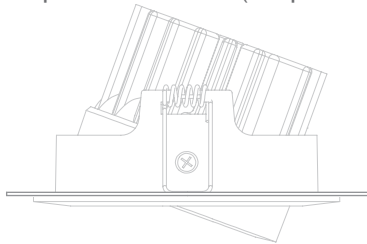

Cut-Out Adapters

Ceiling Plates for EcoStar 600A

ECO600A-HA3-MW
Hole Adapter 90mm-105mm (one part adapter)

ECO600A-HA4-MW
Hole Adapter 105mm-170mm (two part adapter)

Cut-Out Adapters

EcoStar 600A Hole Adapter 90mm-105mm (one part adapter)

EcoStar 600A Hole Adapter 105mm-170mm (two part adapter)

White

ECO600A-HA3-MW

ECO600A-HA4-MW

Black

Call

Call