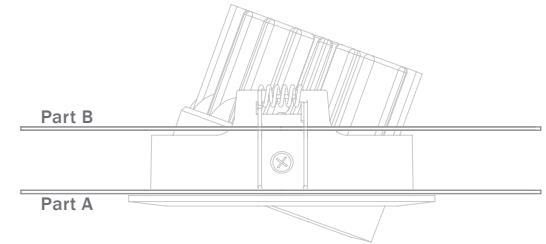

Cut-Out Adapters

Ceiling Plates for EcoStar 600A

ECO600A-HA3-MW
Hole Adapter 90mm-105mm (one part adapter)

ECO600A-HA4-MW
Hole Adapter 105mm-170mm (two part adapter)

Cut-Out Adapters

EcoStar 600A Hole Adapter 90mm-105mm (one part adapter)

EcoStar 600A Hole Adapter 105mm-170mm (two part adapter)

White

ECO600A-HA3-MW

ECO600A-HA4-MW

Black

Call

Call