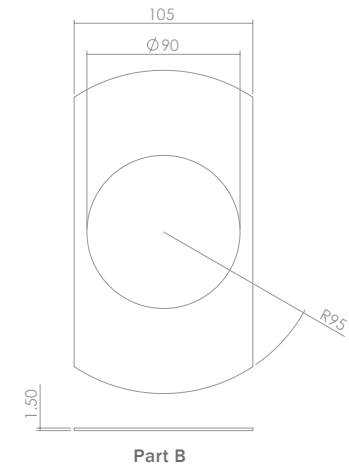

Cut-Out Adapters

Ceiling Plates for EcoStar 600A

ECO600A-HA3-MW
Hole Adapter 90mm-105mm (one part adapter)

ECO600A-HA4-MW
Hole Adapter 105mm-170mm (two part adapter)

Cut-Out Adapters

EcoStar 600A Hole Adapter 90mm-105mm (one part adapter)

EcoStar 600A Hole Adapter 105mm-170mm (two part adapter)

White

ECO600A-HA3-MW

ECO600A-HA4-MW

Black

Call

Call