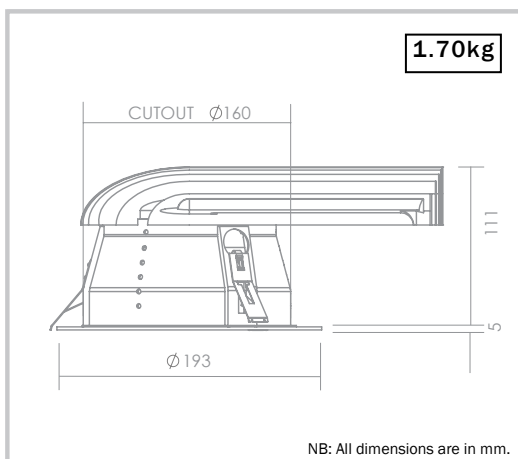

Up To
133
lm/cW

NEW

Now
IP44
Rated

	Warm White 3000K Ra80+	Cool White 4000K/Ra80+
Colour temperature/rendering	3000K Ra80+	4000K/Ra80+
Illuminance comparable to	2x18W TC-D CFL	2x18W TC-D CFL
Light engine power	9.8W	9.8W
LED lumens (L ₁₀₀)	1633 lm	1846 lm
Delivered lumens (L ₁₀₀)	1437 lm	1625 lm
System power (including driver)	12.3W	12.3W
Efficacy (lumens/circuit Watt) ⁺	118 lm/cW	133 lm/cW
Approximate lifetime (L ₇₀ F ₁₀)	50,000 hrs	50,000 hrs
Initial / Maintained SDCM	<3 / <3	<3 / <3
Driver Options Available	Yes, DALI, 1-10V	Yes, DALI, 1-10V
Emergency Option Available	Yes	Yes