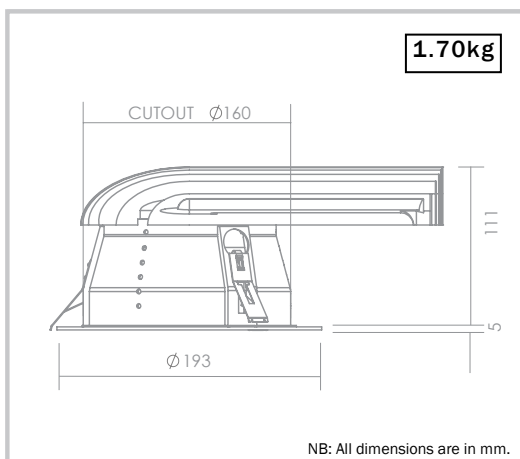

Up To
127
lm/cW

NEW

Now
IP44
Rated

	Warm White 3000K Ra80+	Cool White 4000K/Ra80+
Colour temperature/rendering	3000K Ra80+	4000K/Ra80+
Illuminance comparable to	2x26W TC-D CFL	2x26W TC-D CFL
Light engine power	14.1W	14.1W
LED lumens (L ₁₀₀)	2257 lm	2552 lm
Delivered lumens (L ₁₀₀)	1987 lm	2246 lm
System power (including driver)	17.6W	17.6W
Efficacy (lumens/circuit Watt) ⁺	112lm/cW	127lm/cW
Approximate lifetime (L ₇₀ F ₁₀)	45,000 hrs	45,000 hrs
Initial / Maintained SDCM	<3 / <3	<3 / <3
Driver Options Available	Yes, DALI, 1-10V	Yes, DALI, 1-10V
Emergency Option Available	Yes	Yes