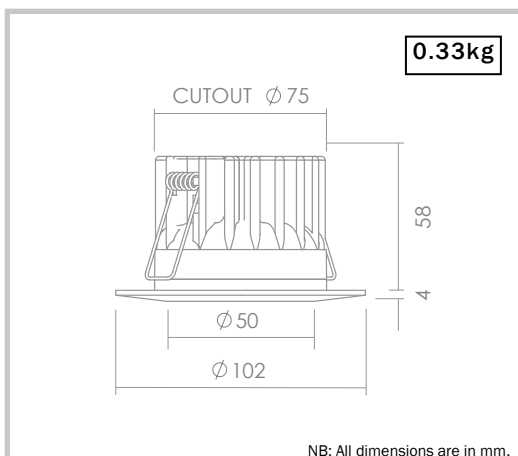

NB: EM denotes 3 Hour Non-Self-Test Emergency Pack with BLF of 57.14%  
NB: All Lumen, Power & Efficacy Figures are +/- 10% @25°C Ambient Temp.  
NB: 1-1 DVR: one luminaire to one driver.  
3-1 UEP DVR: Ultra Efficiency Pack; three luminaires to one driver.