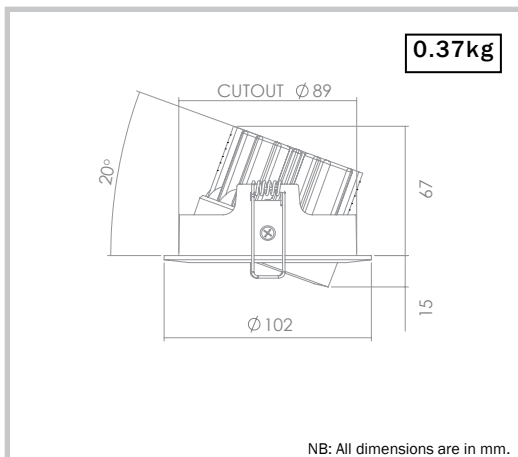

Up To
124
lm/cW

**MAINS
DIMMING**

As Standard

	Ultra Warm White 2700K Ra80+		Warm White 3000K Ra80+		Neutral White 4000K Ra80+	
Colour temperature/rendering						
Illuminance comparable to	50W GU10/35W LV halogen		50W GU10/35W LV halogen		50W GU10/35W LV halogen	
Light engine power	4.2W		4.2W		4.2W	
LED lumens (L ₁₀₀)	610 lm		628 lm		681 lm	
Delivered lumens (L ₁₀₀)	549 lm		565 lm		613 lm	
System power (including driver)	1-1 DVR 5.8W	3-1 UEP DVR 4.9W	1-1 DVR 5.8W	3-1 UEP DVR 4.9W	1-1 DVR 5.8W	3-1 UEP DVR 4.9W
Efficacy (lumens/circuit Watt)*	1-1 DVR 95 lm/cW	3-1 UEP DVR 111 lm/cW	1-1 DVR 98 lm/cW	3-1 UEP DVR 115 lm/cW	1-1 DVR 106 lm/cW	3-1 UEP DVR 124 lm/cW
Approximate lifetime (L ₇₀ F ₁₀) / SDCM	50,000 hrs		50,000 hrs		50,000 hrs	
Initial / Maintained SDCM	<3 / <3		<3 / <3		<3 / <3	
Driver Options Available	Yes, Mains Dim, DALI, 1-10V		Yes, Mains Dim, DALI, 1-10V		Yes, Mains Dim, DALI, 1-10V	
Emergency Option Available	Yes, (3-1 UEP DVR N/A)		Yes, (3-1 UEP DVR N/A)		Yes, (3-1 UEP DVR N/A)	
Building Regulations	C, L		C, L		C, L	