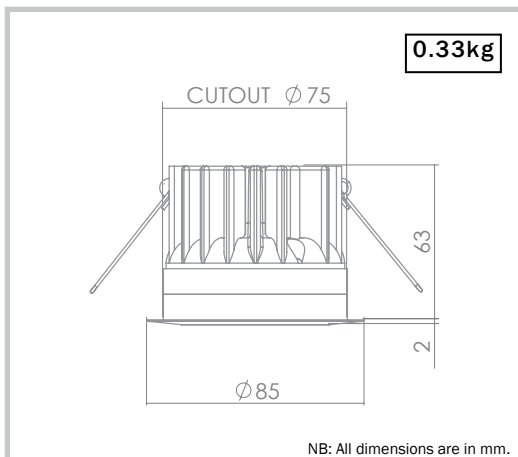

NB: EM denotes 3 Hour Non-Self-Test Emergency Pack with BLF of 57.14%  
NB: All Lumen, Power & Efficacy Figures are +/- 10% @25°C Ambient Temp.  
NB: 1-1 DVR: one luminaire to one driver.  
3-1 UEP DVR: Ultra Efficiency Pack; three luminaires to one driver.