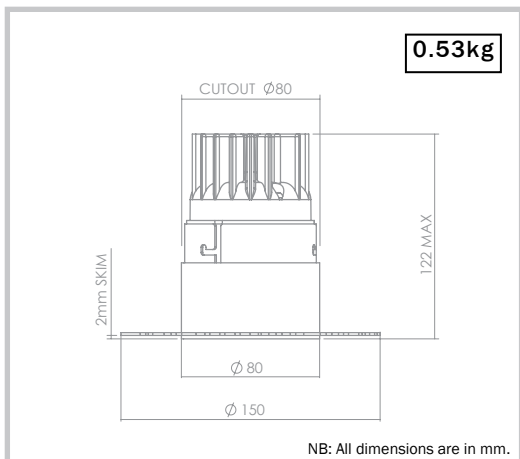

	Ultra Warm White 2700K Ra80+	Warm White 3000K Ra80+	Neutral White 4000K Ra80+
Colour temperature/rendering	2700K Ra80+	3000K Ra80+	4000K Ra80+
Illuminance comparable to	50W LV halogen/18W TC-D	50W LV halogen/18W TC-D	50W LV halogen/18W TC-D
Light engine power	6.1W	6.1W	6.1W
LED lumens (L ₁₀₀)	858 lm	883 lm	958 lm
Delivered lumens (L ₁₀₀)	570 lm	586 lm	636 lm
System power (including driver)	7.8W	7.8W	7.8W
Efficacy (lumens/circuit Watt)*	73 lm/cW	75 lm/cW	81 lm/cW
Approximate lifetime (L ₇₀ F ₁₀) / SDCM	40,000 hrs	40,000 hrs	40,000 hrs
Initial / Maintained SDCM	<3 / <3	<3 / <3	<3 / <3
Driver Options Available	Yes, Mains Dim, DALI, 1-10V	Yes, Mains Dim, DALI, 1-10V	Yes, Mains Dim, DALI, 1-10V
Emergency Option Available	No	No	No
Building Regulations	C, L	C, L	C, L